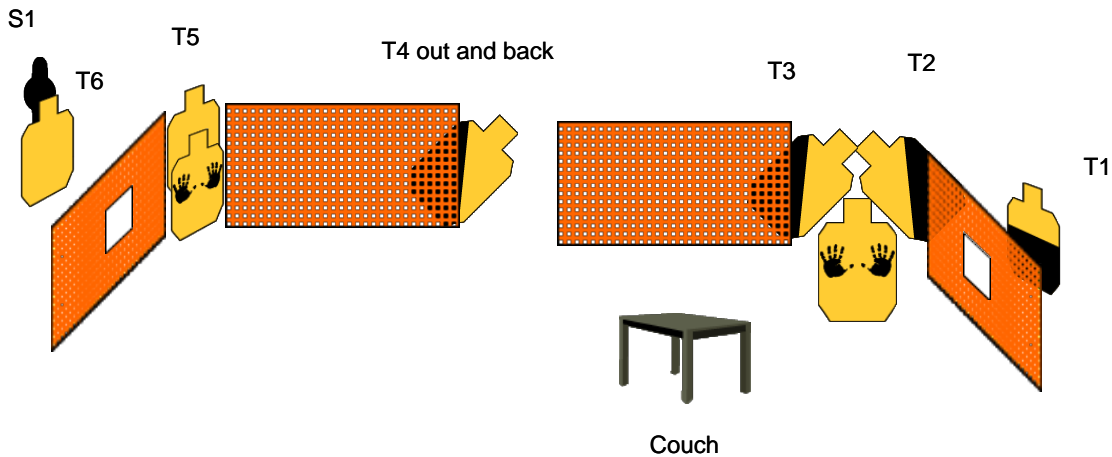

Stage 6 Couch Potato

RULES: IDPA RULES

COURSE DESIGNER: john iacomini

START POSITION: Start Position: ^ Lying down on couch, gun on table loaded to division capacity all ammo carriers on table.^

SCENARIO: Scenario: ^ You are watching the Red Sox lose another game when a bunch of punks decide to try a home invasion. Protect the house. ^

PROCEDURE: Procedure: ^ On the signal retrieve gun from table and engage each target with 2 shots each while lying on couch. ^

SCORING: Vickers

ROUND COUNT: 12

TARGETS: 06

DISTANCE: Not more than 7 yards

SCORED HITS: Best 2 on paper

START/STOP:

PENALTIES: per IDPA rules

CONCEALMENT: No

NOTES: T1 and T6 are engaged through window. S1 behind T6 activates out and back T4.

We will need a platform or a couch